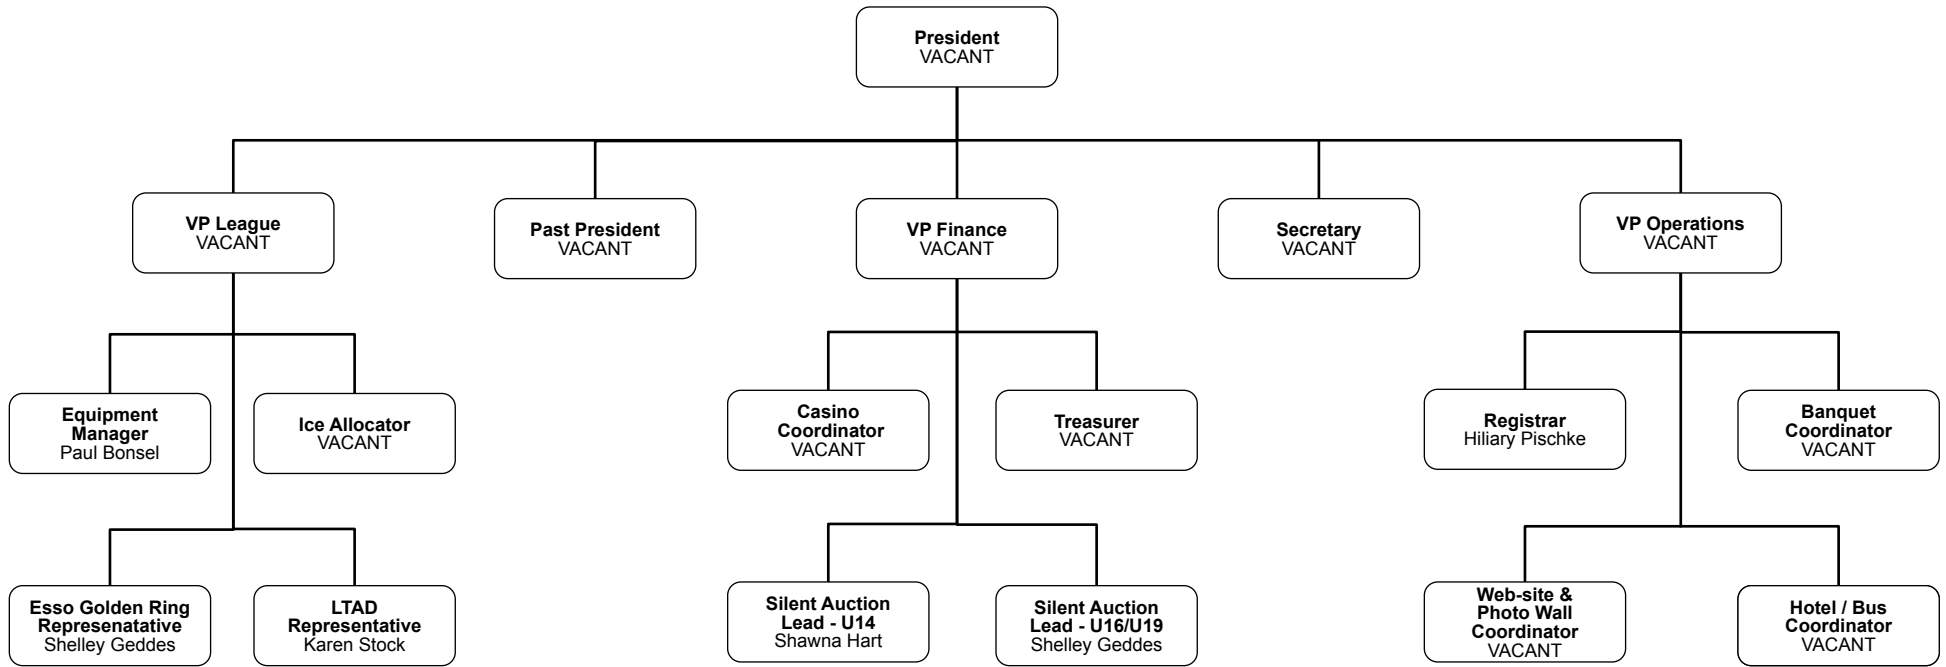

# Calgary AA Committee

<b>Manager - +18</b> Bob Russell (1)	<b>Manager - U19 (BC)</b> Shelley Geddes (2)
<b>Manager - U16 (DH)</b> Karen Chown (3) Heather Urness	<b>Manager - U16 (CM)</b> Sue Lefsrud (4)
<b>Manager - U14 (DG)</b> Karen Murray (5)	<b>Manager - U14 (KL)</b> Paul Bonsel (6)
<b>Manager - U12 (SW)</b> VACANT (8)	<b>Manager - U12 (SF)</b> VACANT (7)

AA Roles - Teams	
(1) +18	- 2 -
(2) U19	- 2 - BK, SG(2)
(3) U16 (DH)	- 3 - GH, HP
(4) U16 (CM)	- 3 - PY
(5) U14 (DG)	- 3 - SH(2)
(6) U14 (KL)	- 3 - PB
(7) U12 (SF)	- 2
(8) U12 (SW)	- 2
<b>TOTAL</b>	<b>- 7</b>
<b># of Roles</b>	<b>- 18</b>
<b># of Roles/tm</b>	<b>- 2 min</b>